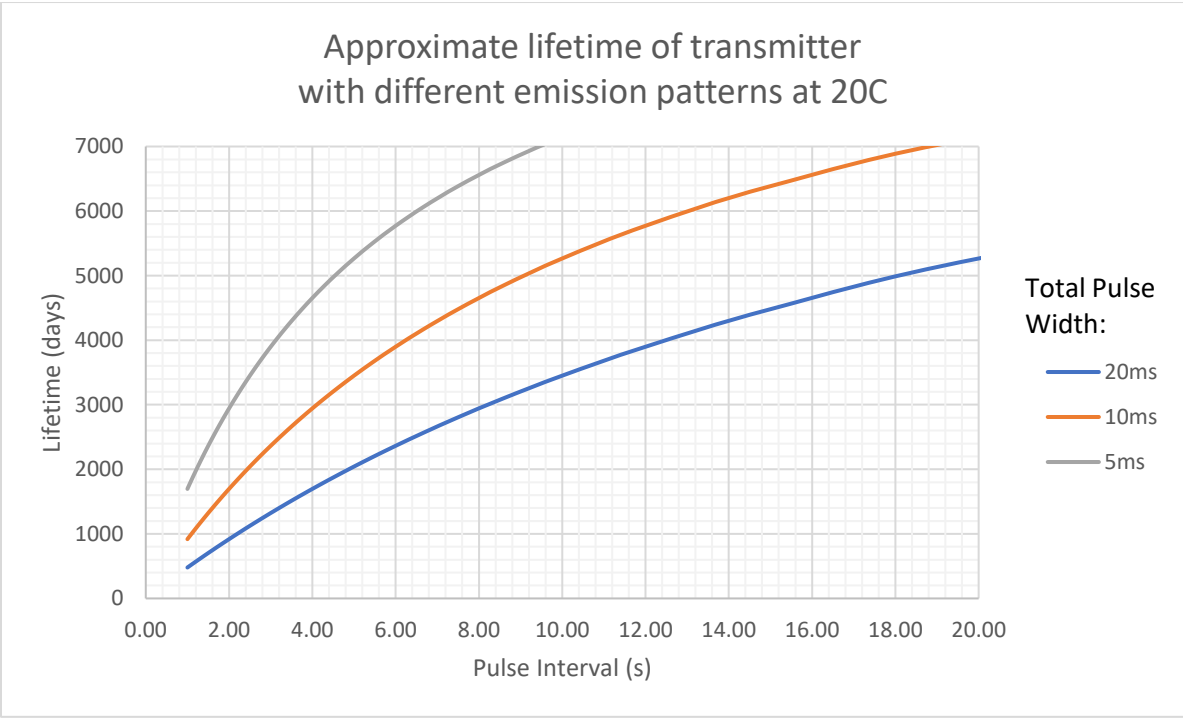

Classification:	VHF Radio Transmitter (148-150, 160, 164, 166MHz)
Typical Capacity:	1200mAh
Typical Mass:	16.0g
Typical Volume:	9.10mL
Shore Hardness:	80A
Programmable:	Schedule and emission control
Mortality Sensor:	Yes
Operating Temp:	-30C to 60C

Standard Dimensions

Note: Lifetime can be increased significantly (more than shown above) with the use of programming features such as date/time control.