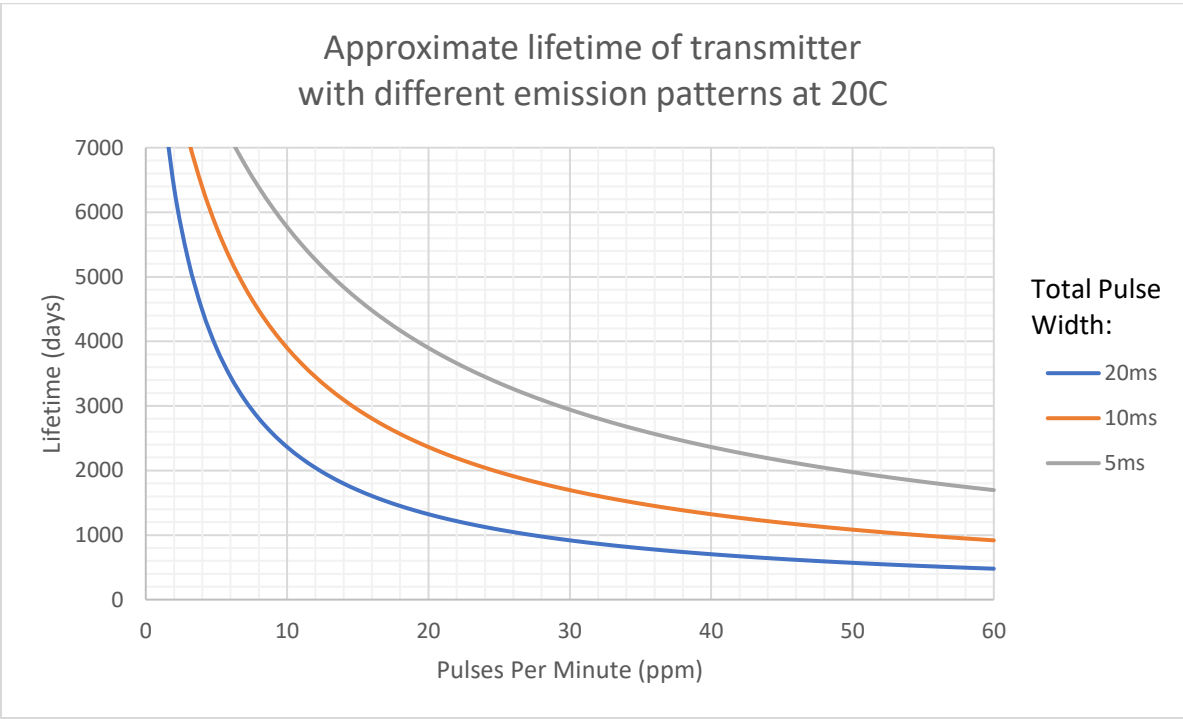

Classification:	VHF Radio Transmitter (148-150, 160, 164, 166MHz)
Typical Capacity:	1200mAh
Typical Mass:	16.0g
Typical Volume:	9.10mL
Shore Hardness:	80A
Programmable:	Schedule and emission control
Mortality Sensor:	Yes
Operating Temp:	-30C to 60C

Standard Dimensions

Note: Lifetime can be increased significantly (more than shown above) with the use of programming features such as date/time control.