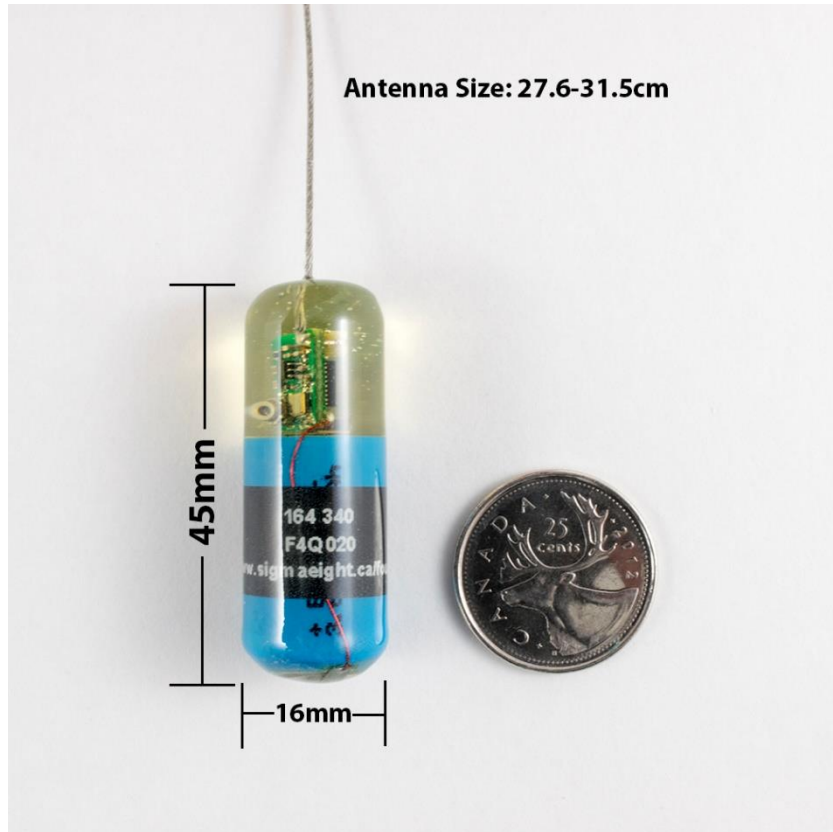

Standard Dimensions