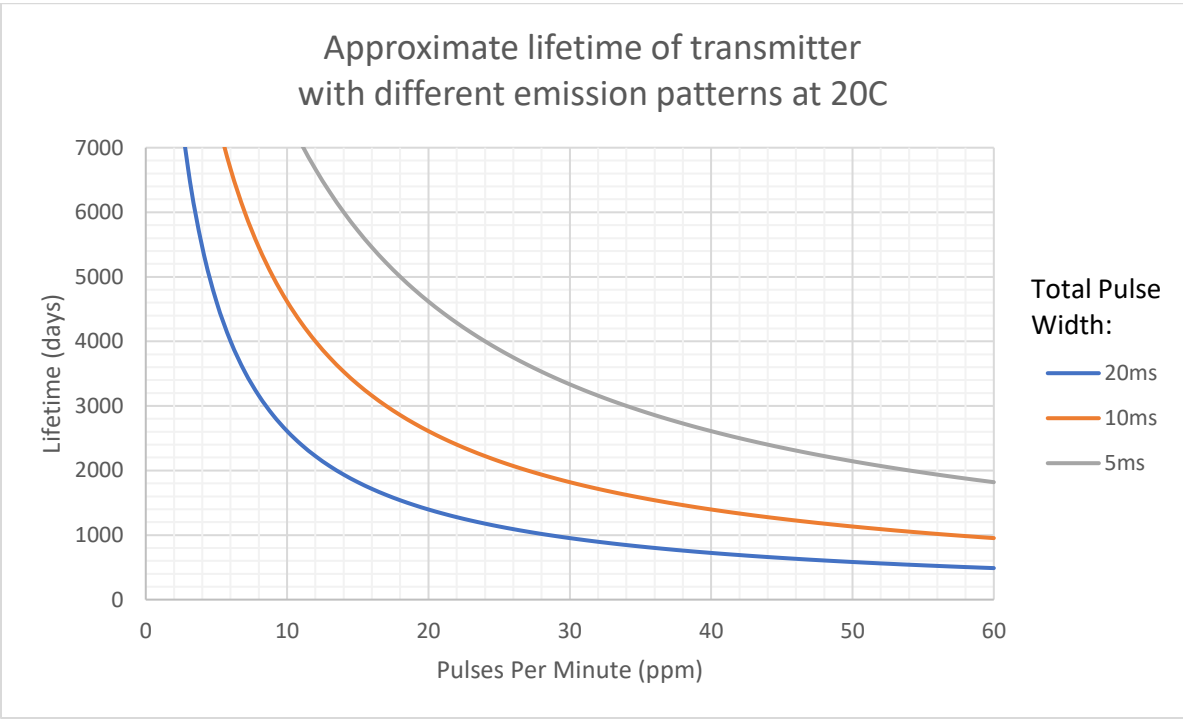

Classification:	VHF Radio Transmitter (148-150, 160, 164, 166MHz)
Typical Capacity:	1200mAh
Typical Mass:	16.0g
Typical Volume:	9.10mL
Shore Hardness:	80A
Programmable:	Schedule and emission control
Mortality Sensor:	No
Operating Temp:	-30C to 60C

Standard Dimensions

Note: Lifetime can be increased significantly (more than shown above) with the use of programming features such as date/time control.