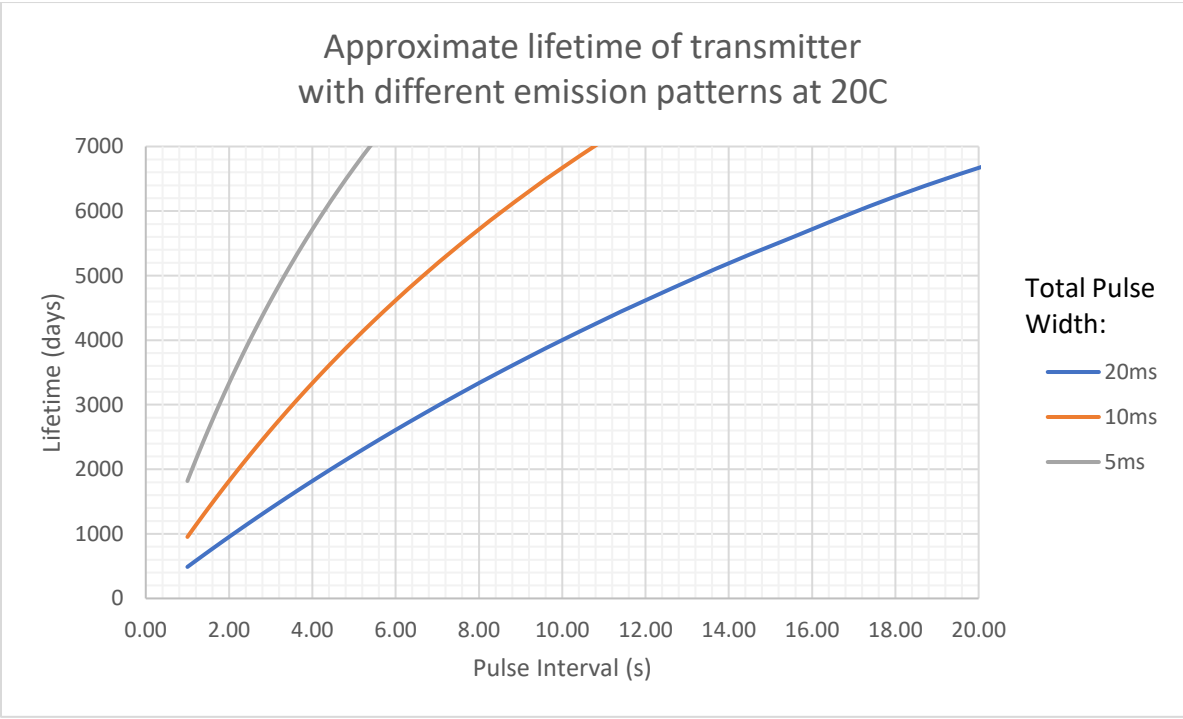

Classification:	VHF Radio Transmitter (148-150, 160, 164, 166MHz)
Typical Capacity:	1200mAh
Typical Mass:	16.0g
Typical Volume:	9.10mL
Shore Hardness:	80A
Programmable:	Schedule and emission control
Mortality Sensor:	No
Operating Temp:	-30C to 60C

Standard Dimensions

Note: Lifetime can be increased significantly (more than shown above) with the use of programming features such as date/time control.